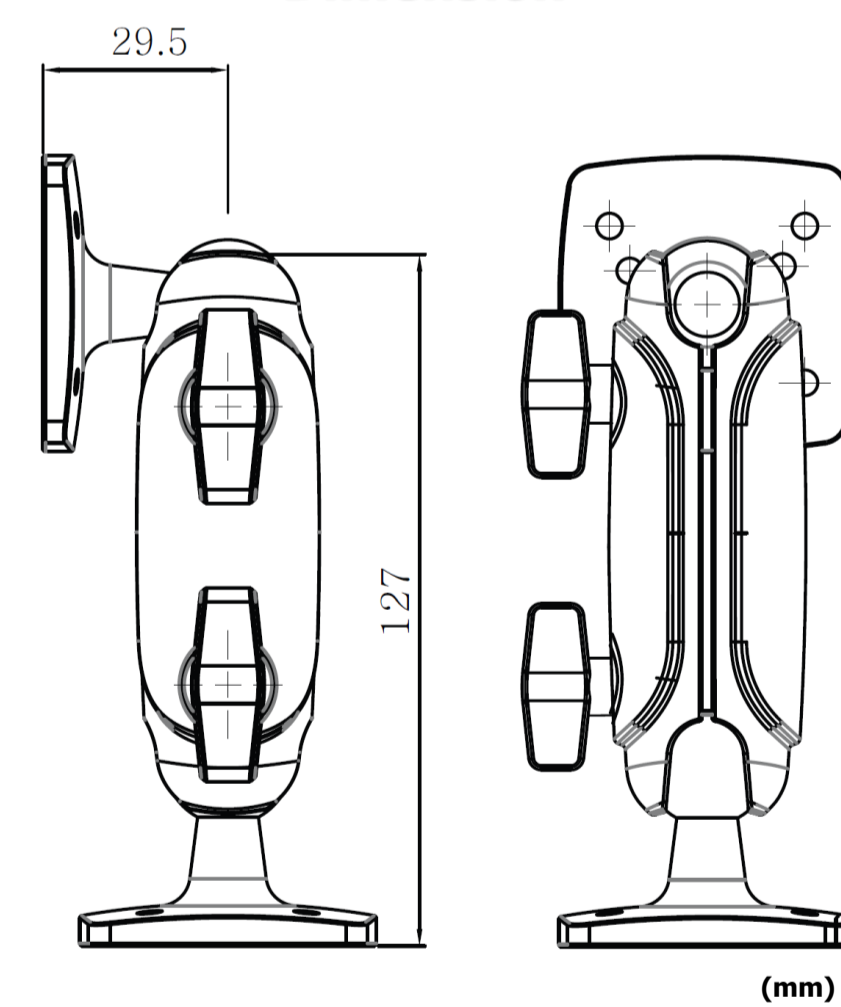

BR009

Heavy Duty mount bracket

Compatible with monitor models:

- MXN-5DM
- MXN-7DM / MXN-7DMQ
- MXN-P7D / MXN-P7DQ
- MXN-HD7DM / MXN-HD7DMQ
- MXN 10,1" monitors

Dimension

Mounting hole sizes

BR10S

Heavy Duty mount bracket (short arm)

BR10L

Heavy Duty mount bracket (long arm)