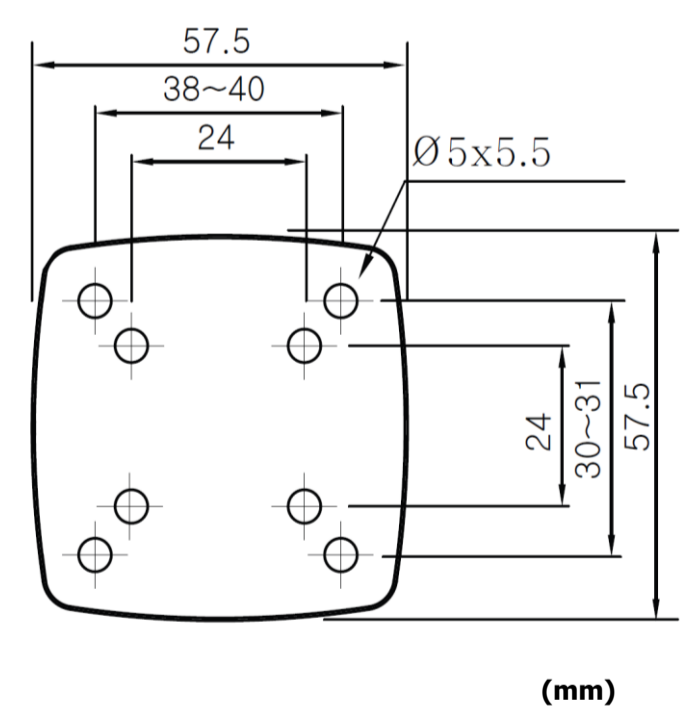

BR009

Heavy Duty mount bracket

Compatible with monitor models:

- MXN-5DM
- MXN-7DM / MXN-7DMQ
- MXN-P7D / MXN-P7DQ
- MXN-HD7DM / MXN-HD7DMQ
- MXN 10,1" monitors

Dimension

Mounting hole sizes

BR10S

Heavy Duty mount bracket (short arm)